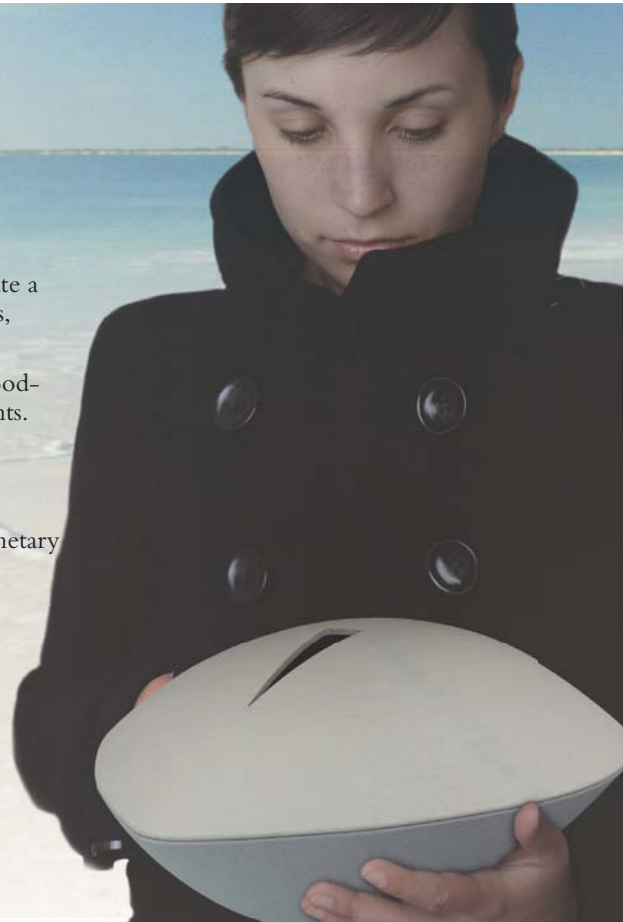

Memento™ Urn

The Memento Urn for biodegradable water burial allows families to create a unique, meaningful and participatory ceremony by placing personal notes, written by family and friends, into the urn prior to placing it at sea.

This urn is crafted by hand on antique molds from non-toxic, recycled food-grade paper and is hand painted using environmentally-friendly milk paints. The Memento Urn is designed to float briefly before sinking and will biodegrade naturally over time.

The Memento Urn is packaged in an eco-friendly box for discreet and convenient transportation, and this box can be recycled once used. A monetary donation is made in memory of the deceased to an ocean conservation organization dedicated to protecting our oceans for generations to come.

Twenty handmade paper Note Cards are included with each urn.

Each urn measures: 15" x 10" x 5.5" - 275 Cubic Inches

Hand crafted in the USA