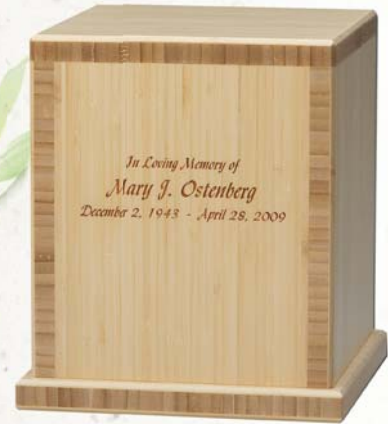

7.5" x 7.5" x 8.625"

210 Cubic Inches

- Front or top of urn can be personalized with three lines of text and select Clip Art images
- Five font choices available

Natural Bamboo Urn